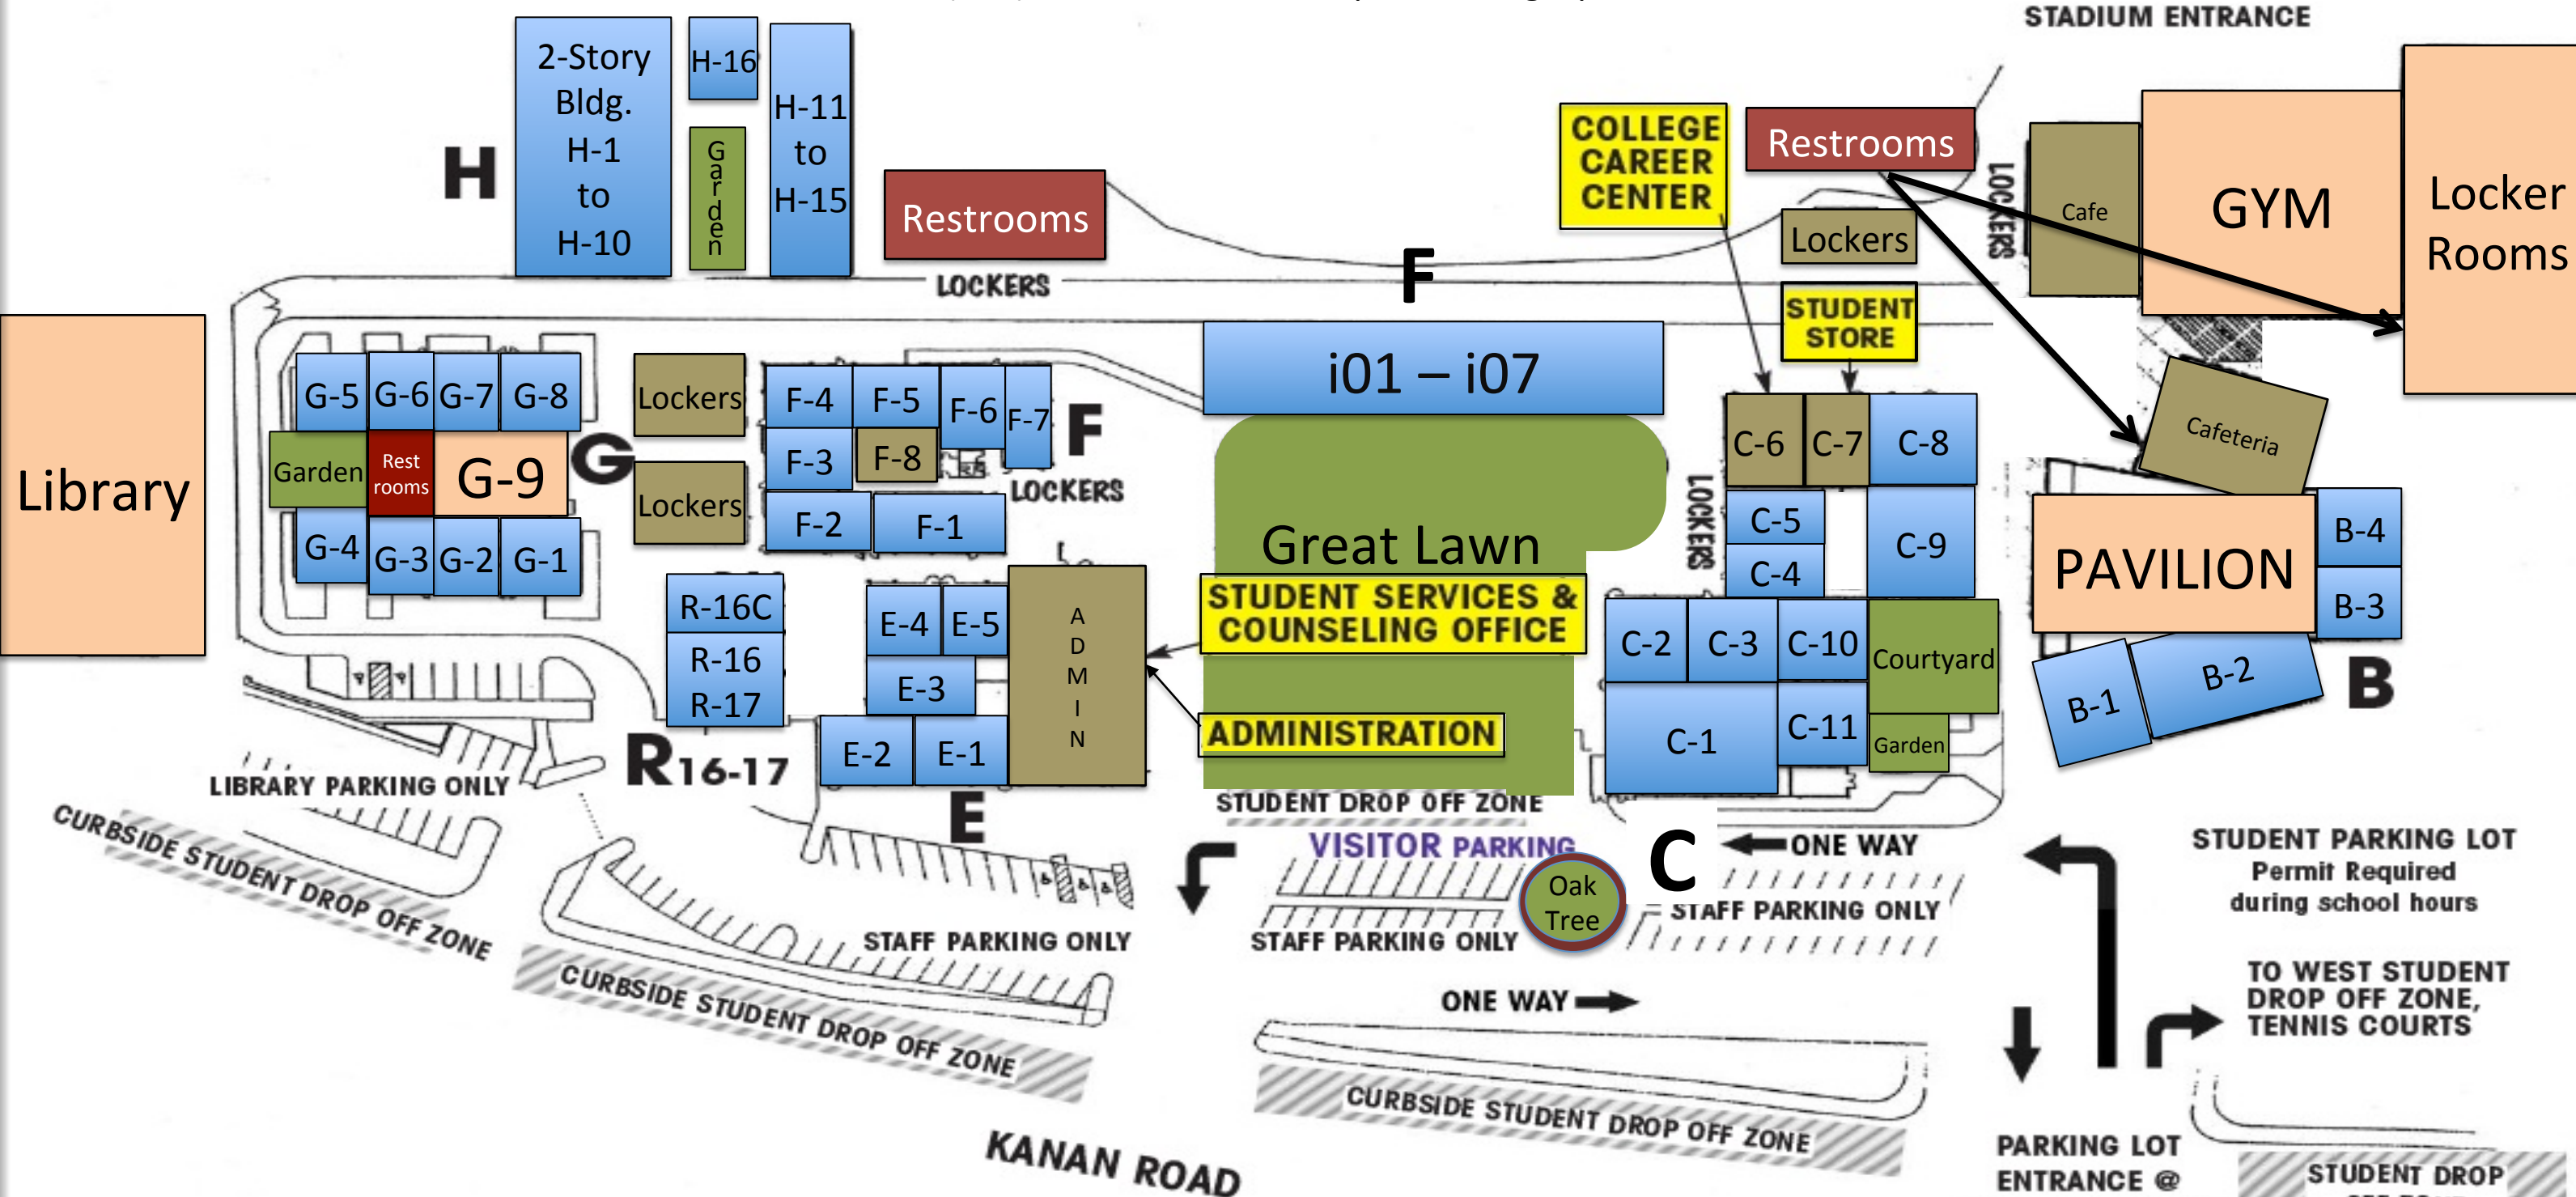

Oak Park High School

899 N. Kanan Road Oak Park, CA 91377
 (818) 735 -3300 www.oakparkusd.org/ophs

HELP:

- H 1-5 downstairs; H 6-10 upstairs, handicapped access.
- R buildings are bungalows, placed throughout the campus.
- Student drop off zones: Located in Student Parking Lot (West Drop area); Curbside at the Great Lawn (East Drop area); and on Kanan Road at curbside areas noted on this map. **PLEASE DRIVE CAREFULLY!**