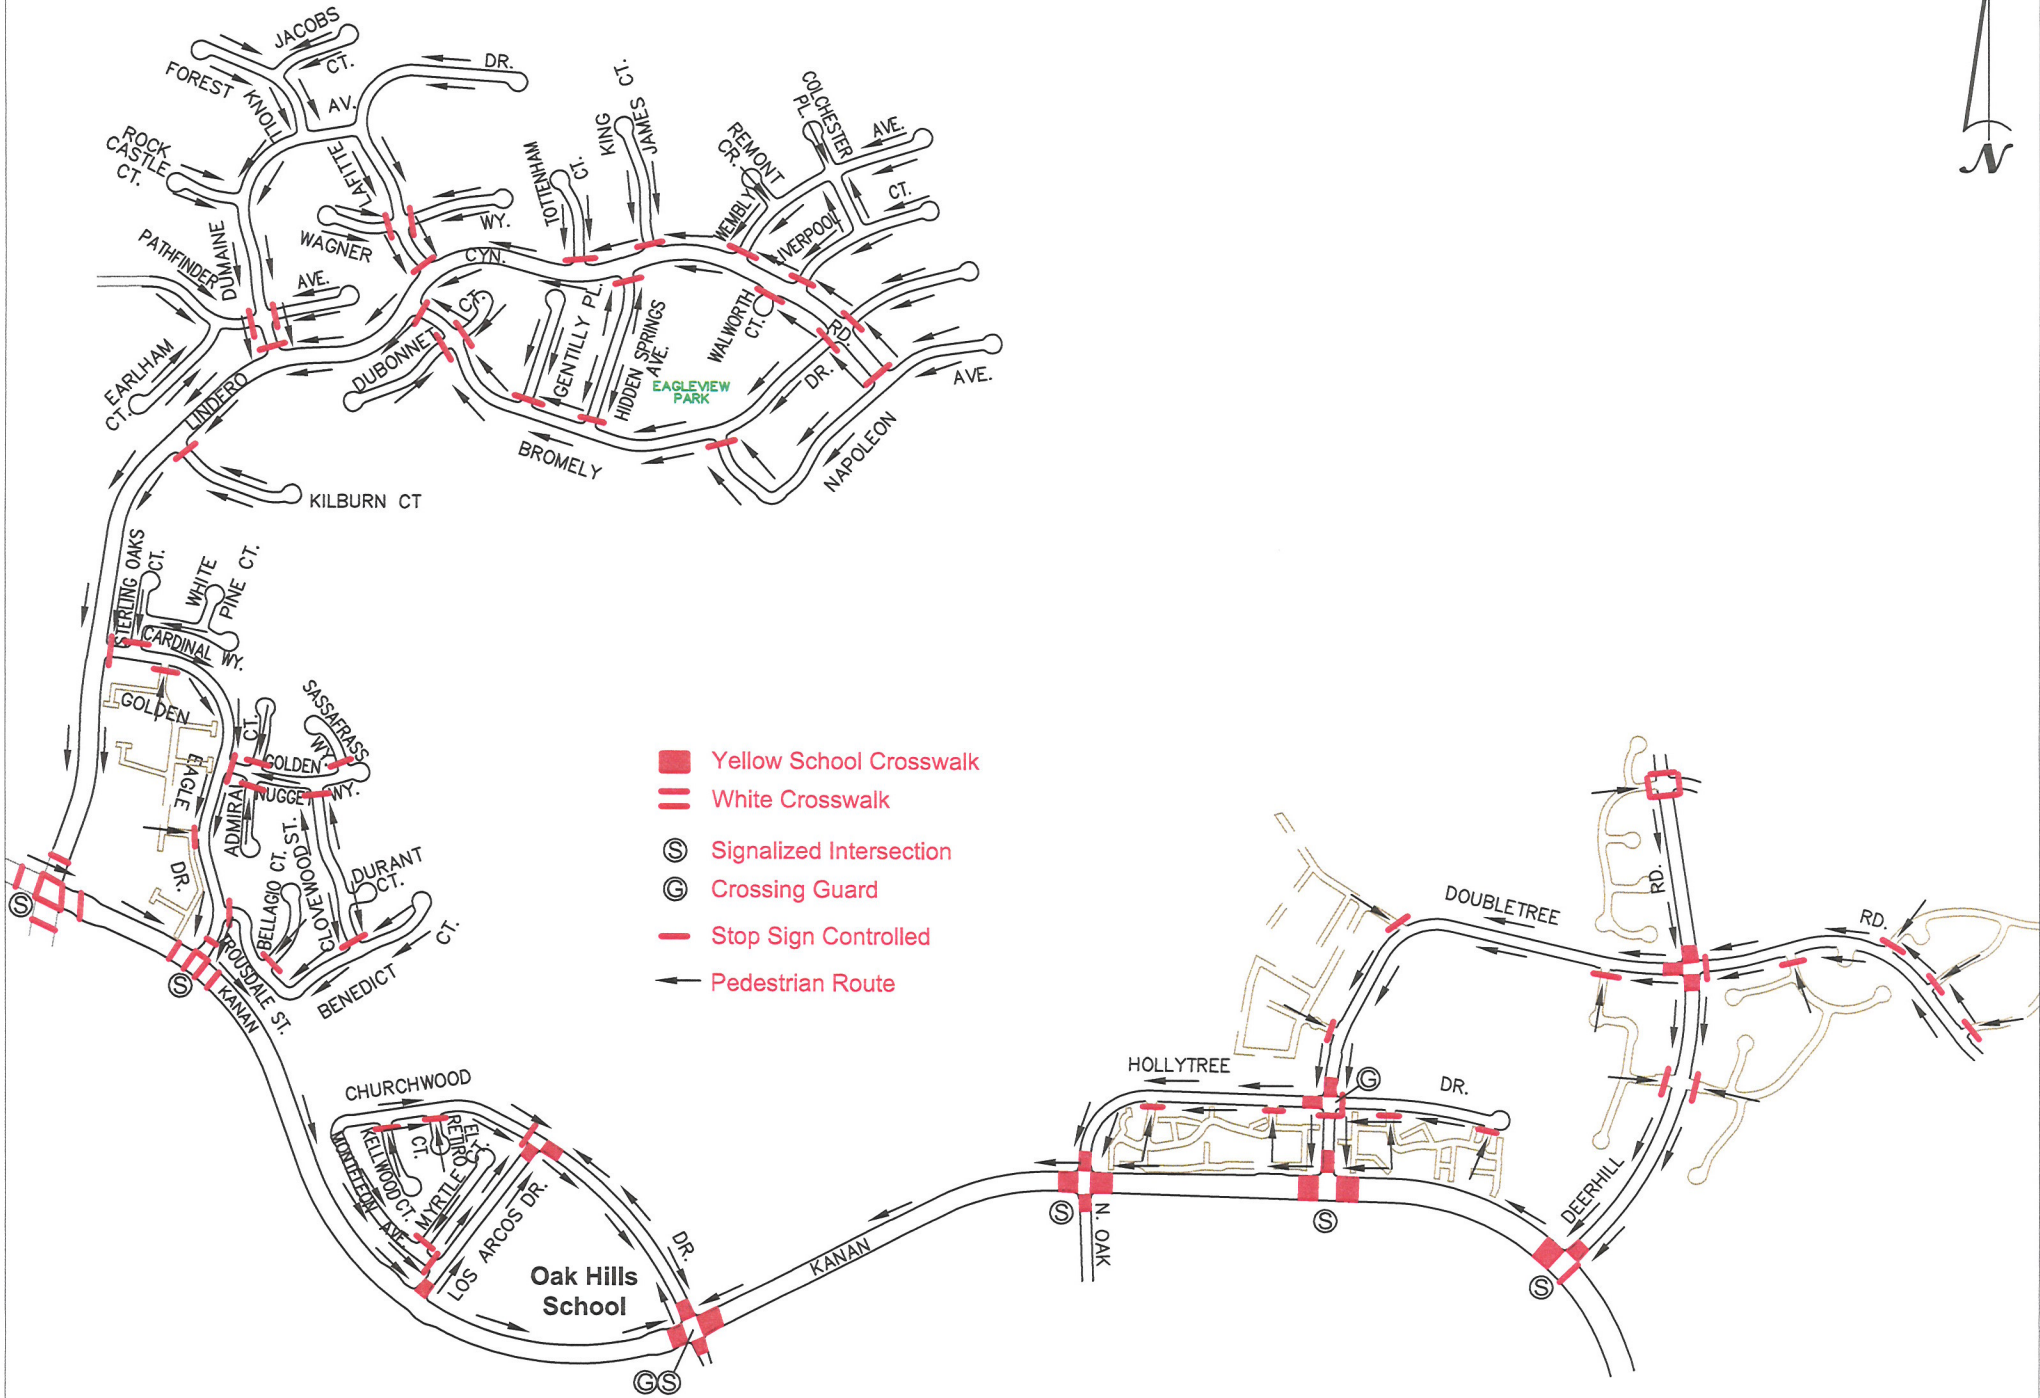

# Oak Hills Elementary School Route Map

- Yellow School Crosswalk
- ▬ White Crosswalk
- Ⓢ Signalized Intersection
- ⓐ Crossing Guard
- Stop Sign Controlled
- Pedestrian Route