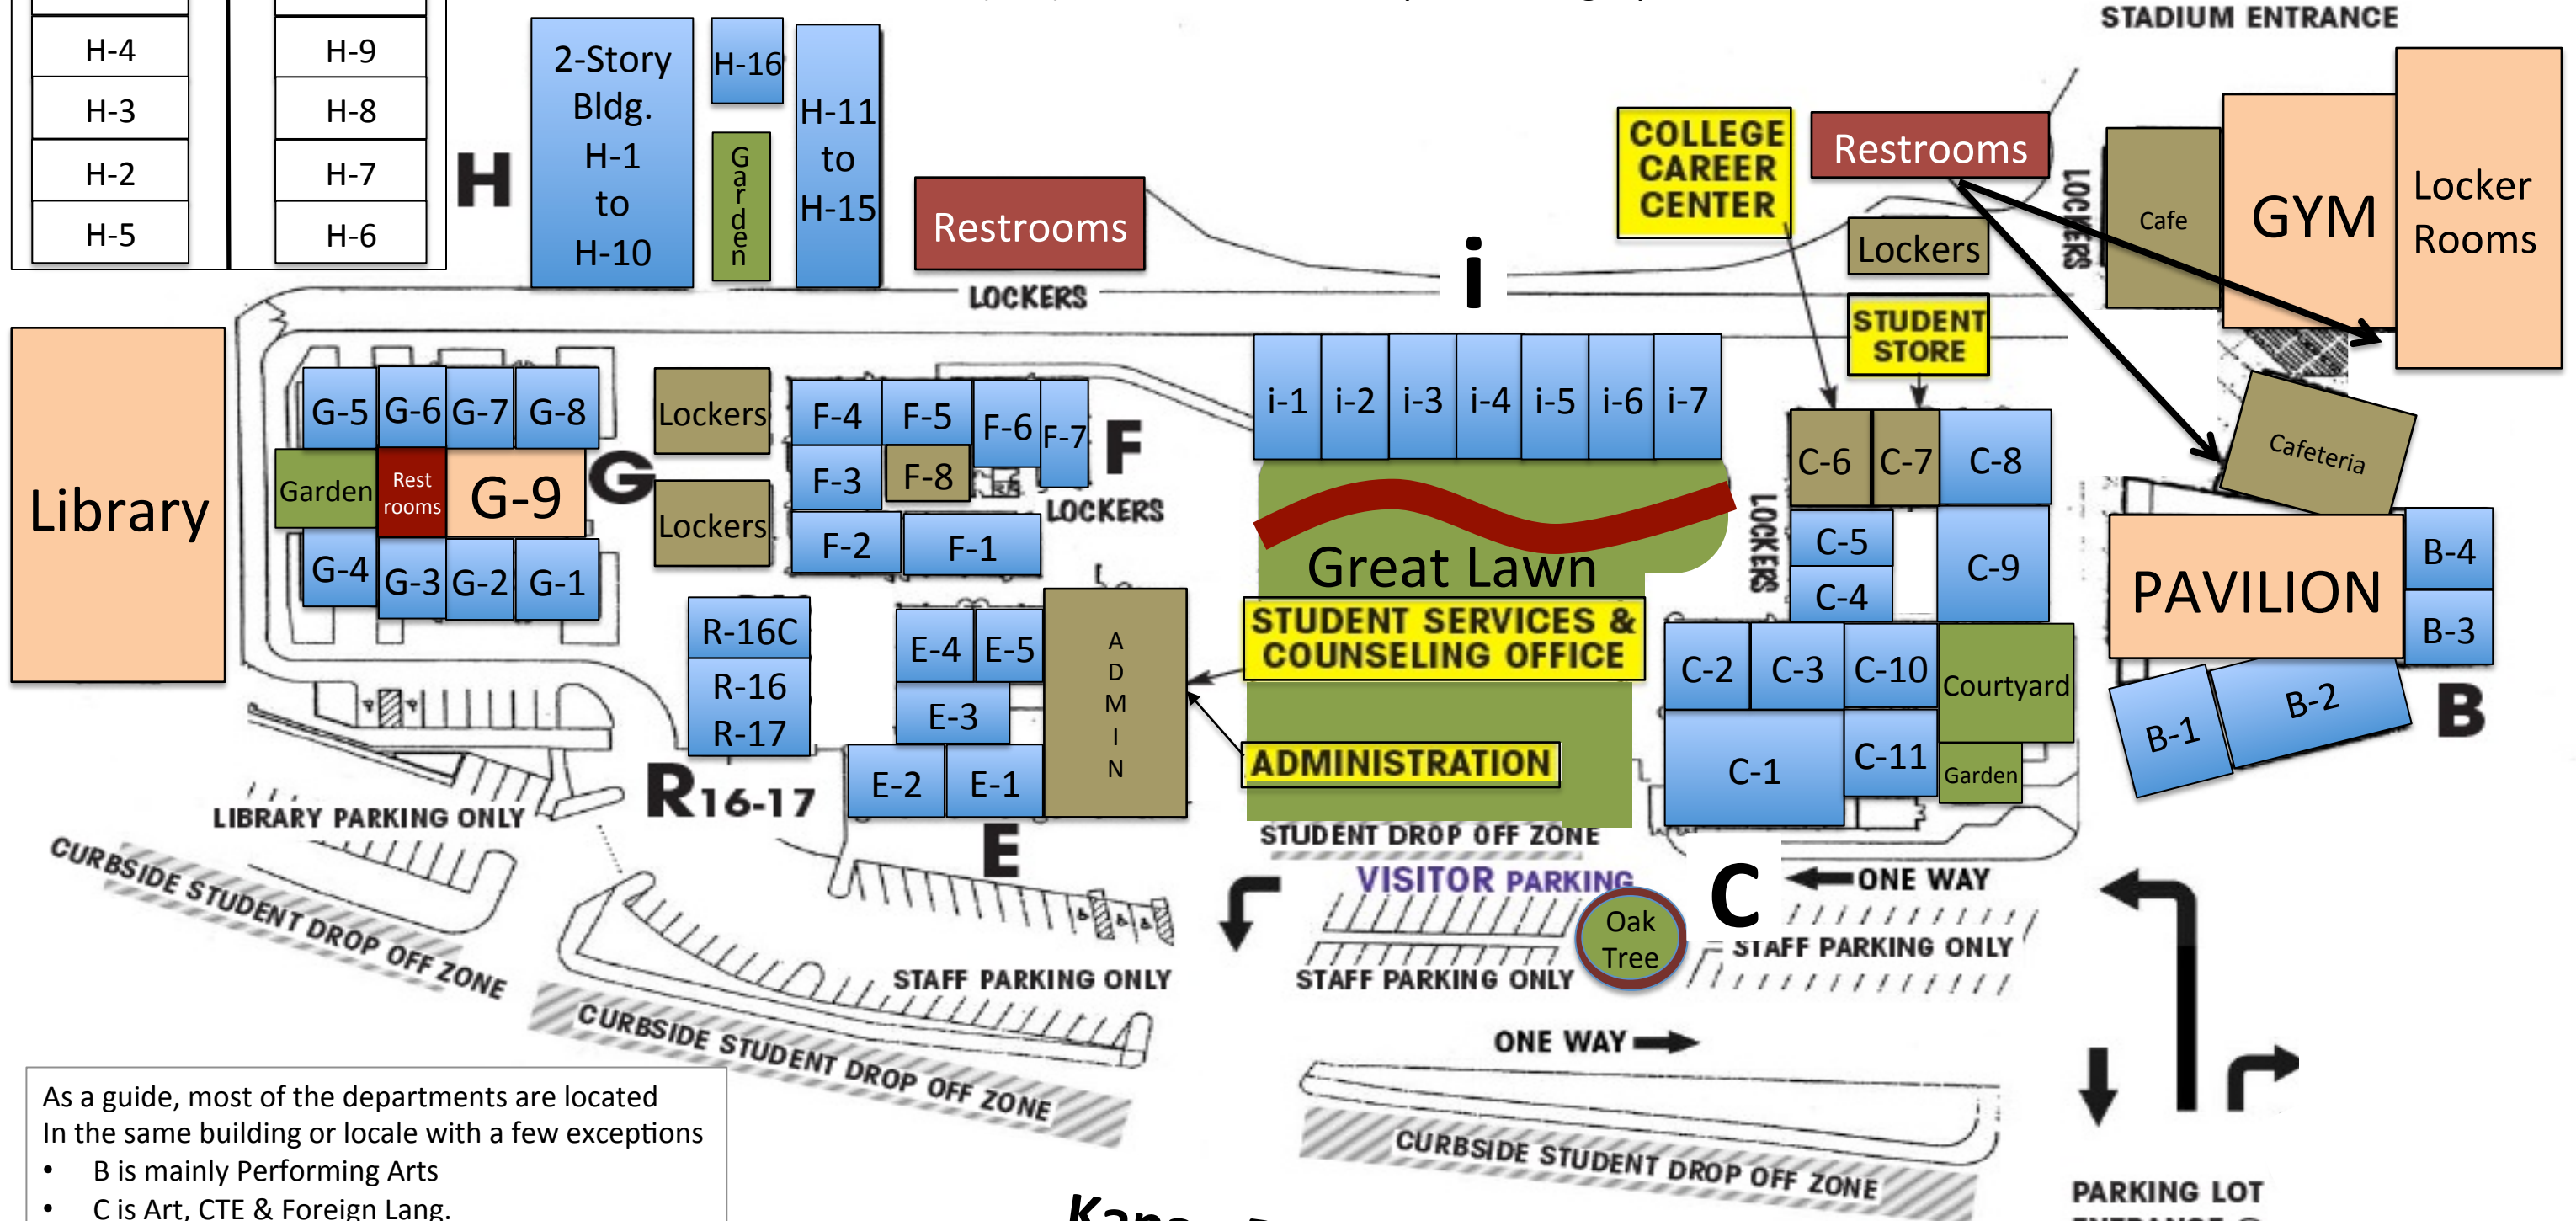

Oak Park High School

899 N. Kanan Road Oak Park, CA 91377
 (818) 735 -3300 www.oakparkusd.org/ophs

Two Story H Building	
Ground Floor H-1 to H-5	Upper Floor H-6 to H-10
H-5	H-10
H-4	H-9
H-3	H-8
H-2	H-7
H-5	H-6

As a guide, most of the departments are located in the same building or locale with a few exceptions

- B is mainly Performing Arts
- C is Art, CTE & Foreign Lang.
- E is Science
- F is Science & Math
- G is History Soc. Sci. with some English
- H is English, SpEd, Chinese & French
- i is Math with ASL in i-7
- R is Health and History
- Gym has PE, Dance, and Team Sports

Kanan Road

PARKING LOT ENTRANCE @ INTERSECTION OF KANAN ROAD & DOUBLETREE